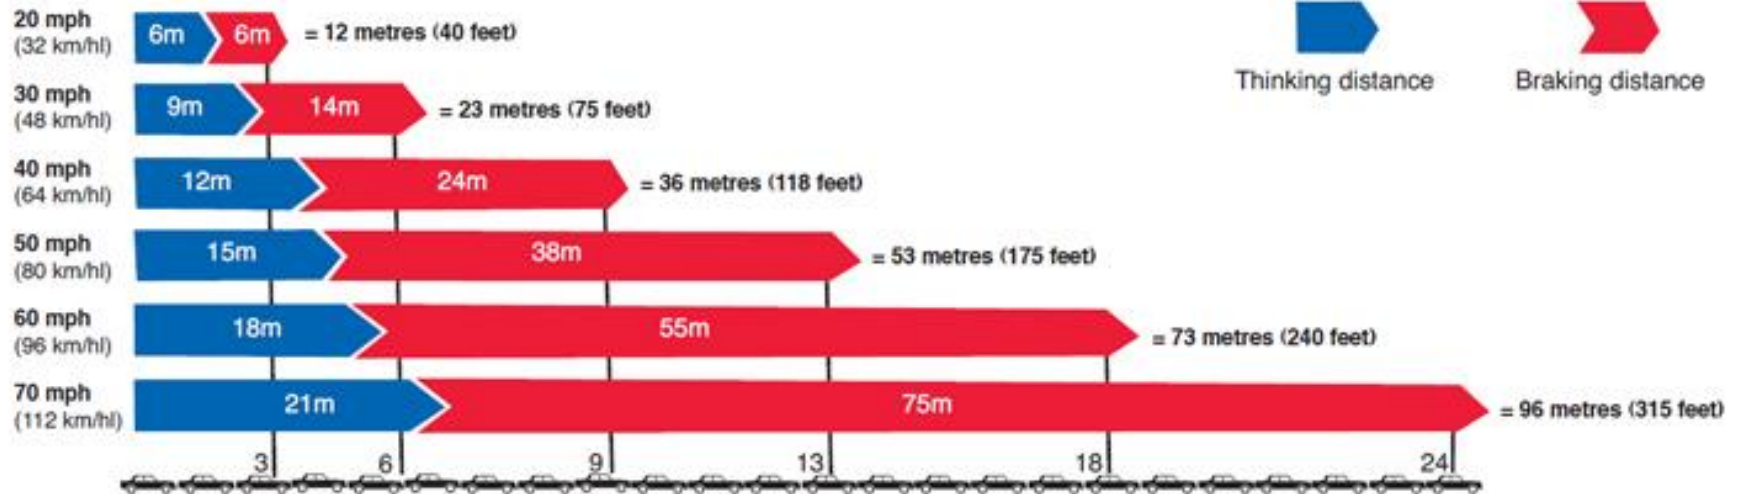

Caveman

Protective reflexes

The moro reflex

© ADAM, Inc.

Downward Parachute Reflex
(Protective Extension Reaction Downward)

fight

flight

2 first seconds

Blue = 2 seconds

Typical Stopping Distances

KEEP YOUR DISTANCE WATCH YOUR SPEED

Hicks law

Protective reflexes

Yin/ Yang in Street acudo

YIN

Hormone Dump